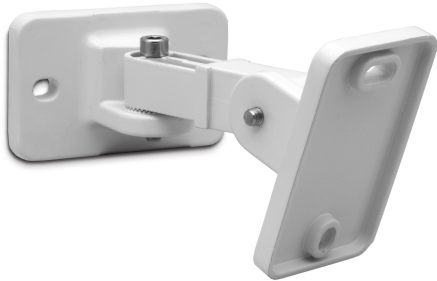

COLW101

Column speaker for speech 100V

The COLW101 offers excellent audio directivity for music as well as speech. Thanks to the elegant design, this speaker is ideal for indoor and outdoor use: from sports fields to public buildings or recreational areas, meeting rooms or educational facilities.

Apart column speakers offer the perfect combination of looks and acoustical qualities! The COLW101 has 10 x 3,3" woofers and 1 x 1" tweeter.

A standard wall bracket and installation tools are included.

The standard color of COLW101 is white. From 12 pieces on, the COLW101 speakers can be painted in any RAL color (REF: PAINTCOL).

TECHNICAL SPECIFICATIONS

height in mm	1180	width in mm	100
depth in mm	83	loudspeaker system	multiple
woofer size in inch	10 x 3,3	woofer cone material	paper
tweeter size in inch	1	mounting system	L-brackets
colour	white	100V transformer power taps in watts	100 - 60 - 40
impedance in ohms	8	low impedance power in watts	140
SPL 1W/1m in dB	99	max SPL 1m in dB	118
frequency response in Hz	160 - 20K	main construction material	aluminium
grille main material	aluminium	IP rating	66
applicable low impedance	Yes	applicable in 100V	Yes

MORE PICTURES

ACCESSORIES

COLWBRA

Bracket for easy tilting and rotating of COLW sound columns